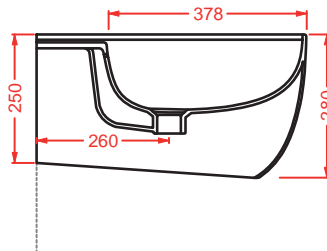

THB001 THE ONE

bidet sospeso
wall-hung bidet