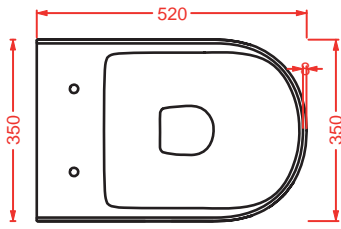

THV001 THE ONE

vaso sospeso
wall-hung WC