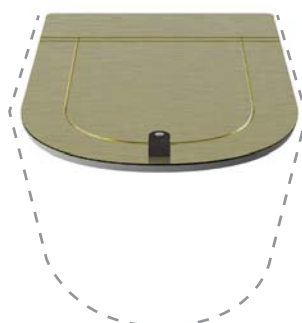

THE ONE WC SEAT/VARIATIONS

finiture - finishes...

●
oro
gold