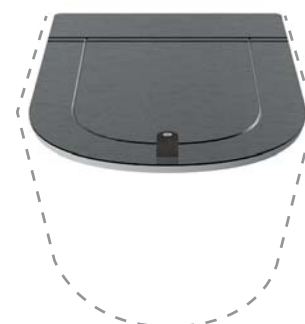

●
titanio
titanium