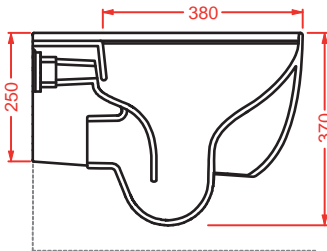

THV001 THE ONE

vaso sospeso
wall-hung WC