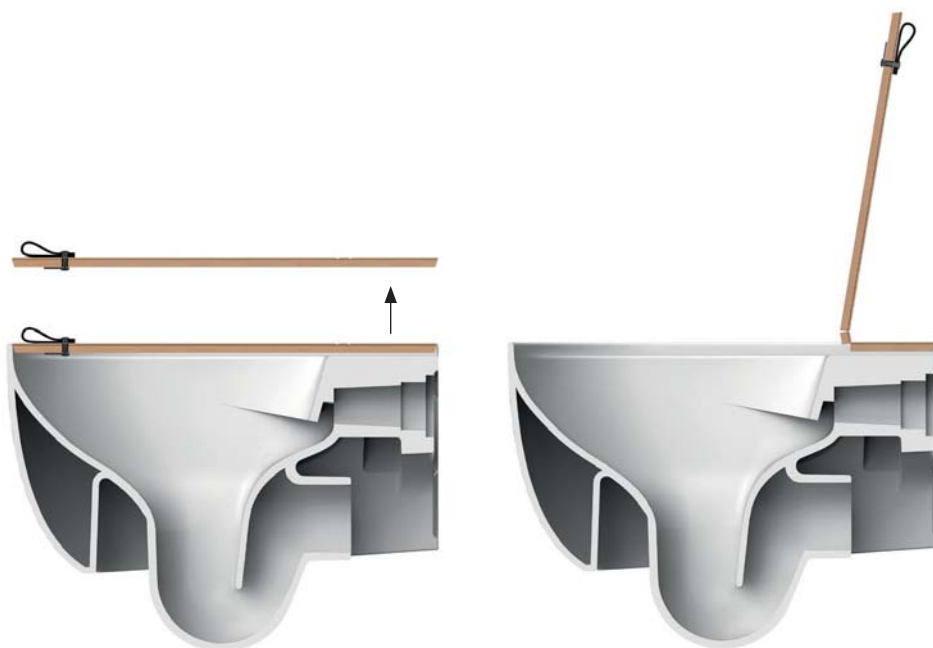

The inset seat cover highlights the thin rim even when closed, respecting the formal simmetry with the bidet. The collection The.One becomes enriched through the introduction of a new thin-rim Consolle characterized by elegant and soft lines, minimal shapes and contained dimensions. A special aesthetical device on the surface of the basin allows a combination of two ultra-resistant-thin sheets by Wood-Skin® technology to be mounted. These sheets can be unfolded creating a flat surface – where objects can be laid - that modifies the whole aesthetics and functionality of the basin. The unfolding of the sheets can be flexibly modulated leaving the lateral surfaces partially or totally covered.

EDGELESS + RIMLESS WC

RIMLESS

La tecnologia rimless, con la conseguente eliminazione della brida, permette di togliere la camera ceramica e ridurre il bordo al minimo, ottenendo un'estetica ancora più minimal.

Without the rim, this technology allows the elimination of the ceramic chamber and the reduction of edge for enhanced minimal and clean aesthetics.

HINGELESS SEAT

HINGELESS

patent pending

La tecnologia Wood-skin® permette di ricavare il sedile dalla fresatura di un'unica lastra composta da due strati di materiale (PMMA e HPL / tranciato legno) inframezzati da un tessuto polimerico tecnico ad alta resistenza (resistenza a trazione ~50N/cm).

1

sedile ultra sottile (10mm)
senza cerniere

ultra slim seat (10mm)
with NO hinges

2

sedile incassato e continuo
fino a parete che evidenzia il bordo fino

the back to wall inset seat
highlights the thin rim