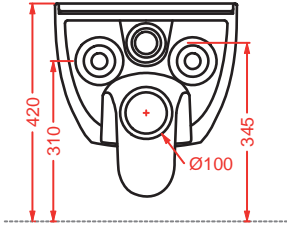

THV001 THE ONE

vaso sospeso
wall-hung WC