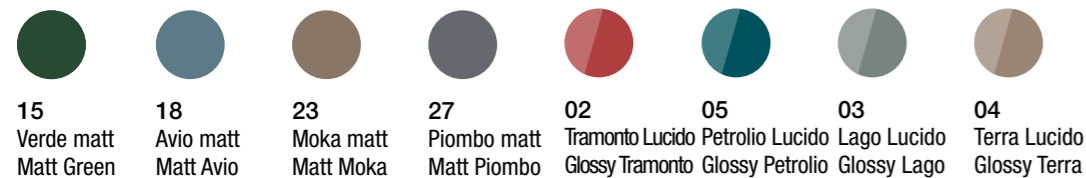

**Materie**  
Colori matt . Matt colors

10  
Sahara Matt  
Matt Sahara

09  
Grigio Matt  
Matt Grey

06  
Nocciola Matt  
Matt Nocciola

06  
Nocciola Matt  
Matt Nocciola

10  
Sahara Matt  
Matt Sahara

09  
Grigio Matt  
Matt Grey

## Colori legno laccato . Lacquered wood colors