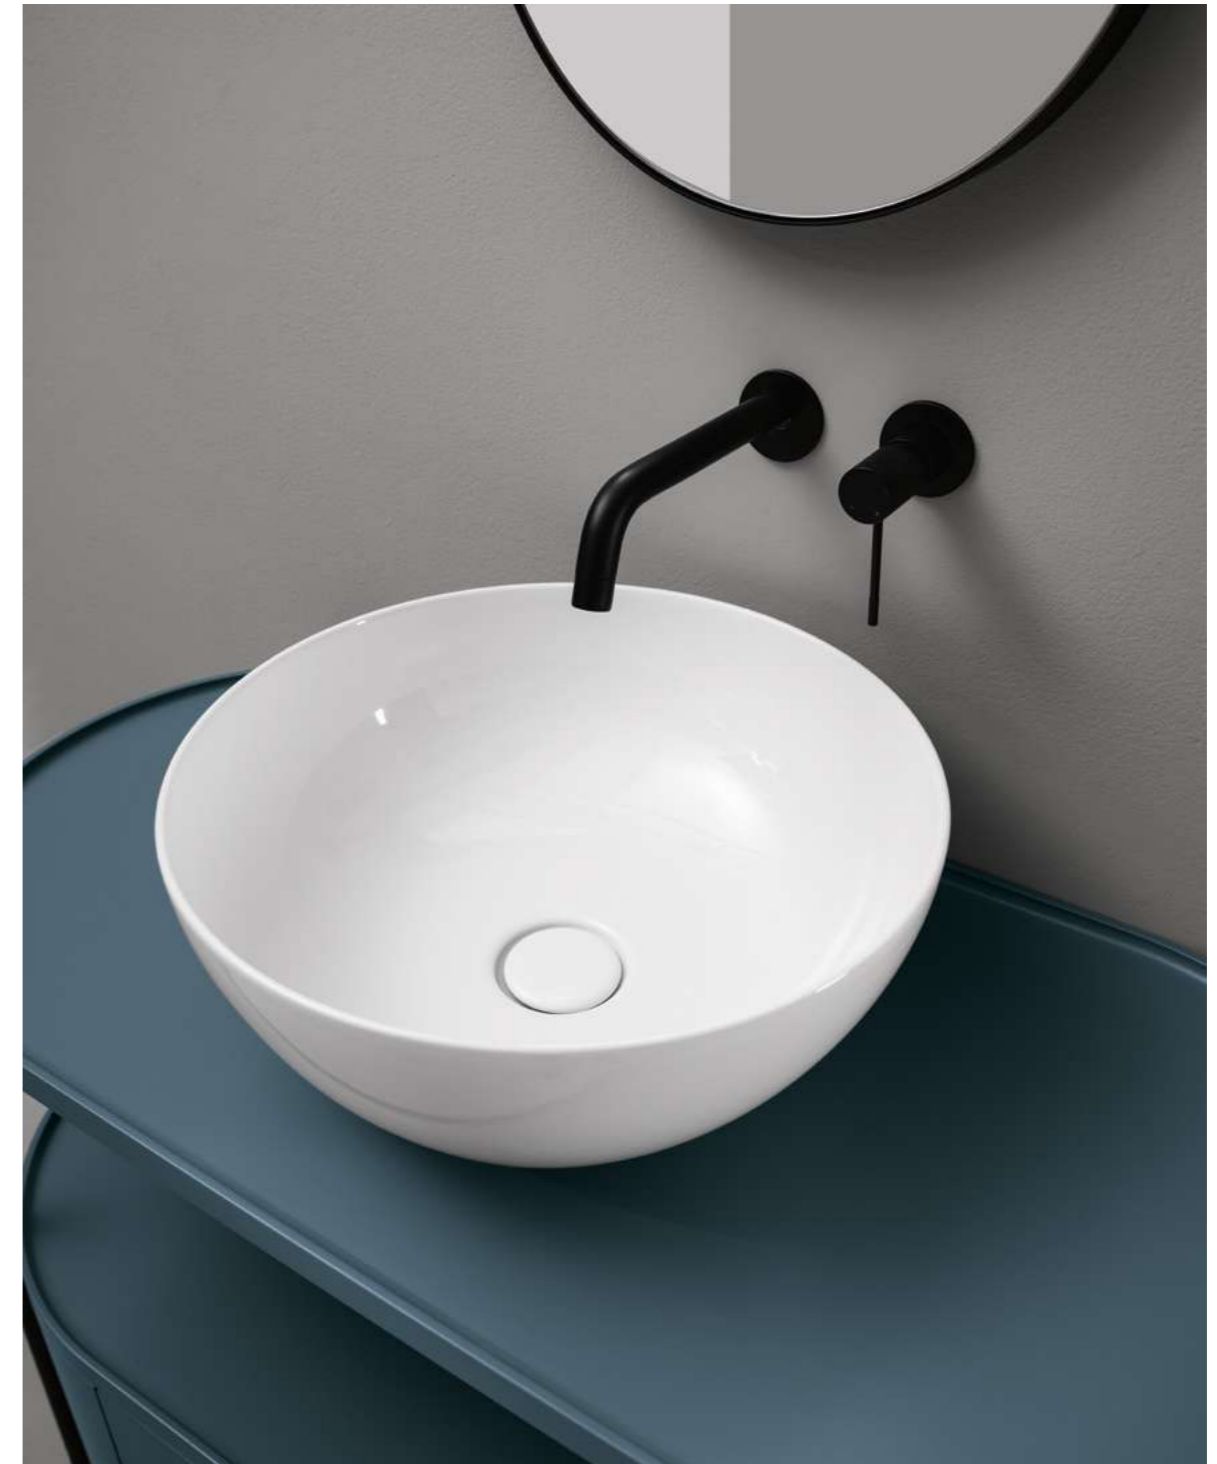

15070-01 lavabo Bianco Lucido Ø 44 cm\_basin Glossy White Ø 44 cm  
 200M-18 madia ovale Avio Matt 100x48xh35 cm con 200R18 ripiano Avio Matt e 200S7607 struttura Nero Matt - ingombro 100x48xh76 cm\_  
 oval sideboard Matt Avio 100x48xh35 cm with 200R18 shelf Matt Avio and 200S7607 frame Matt Black - total size 100x48xh76 cm  
 500100 specchio 50x4xh80 cm\_mirror 50x4xh80 cm