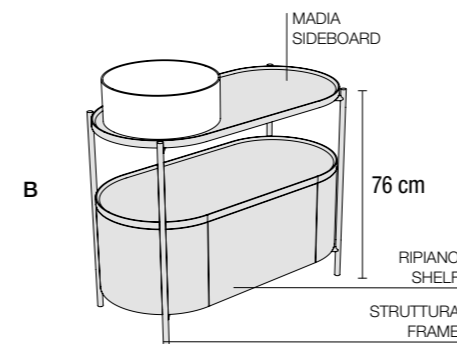

Mate

Madia ovale con cassetto, con struttura in acciaio inox e ripiano *
Oval sideboard with drawer, with inox stainless steel frame and shelf

100x48xh76 cm

*Sifone in dotazione_Siphon is supplied

A
200M MADIA OVALE + 200R RIPIANO
+ 200S4507 STRUTTURA H.45 CM
200M OVAL SIDEBOARD + 200R SHELF
+ 200S4507 FRAME H.45 CM

Mate

Madia ovale con cassetto, con struttura in acciaio inox e ripiano *
Oval sideboard with drawer, with inox stainless steel frame and shelf
100x48xh76 cm

B
200M MADIA OVALE + 200R RIPIANO
+ 200S7607 STRUTTURA H.76 CM
200M OVAL SIDEBOARD + 200R SHELF
+ 200S7607 FRAME H.76 CM