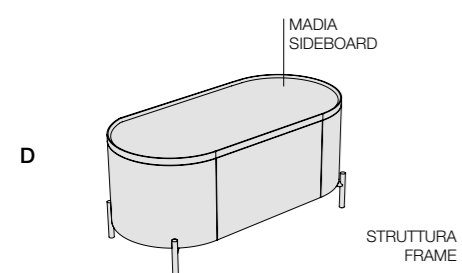

Complementi_Furnishings

	Cod.	Descrizione/colore_Description/colour	Euro	Kg	Pz per Pallet	Pcs/ Pallet Export
Struttura in acciaio inox e ripiano * Inox stainless steel frame and shelf	200R15	Ripiano Verde Matt Shelf Green Matt	250,00			
100x48x76 cm	200R18	Ripiano Avio Matt Shelf Avio Matt	250,00	4		
	200R23	Ripiano Moka Matt Shelf Moka Matt	250,00			
C	200R20	Ripiano Quercia Shelf Oak	870,00			
	200R21	Ripiano Frassino scuro Shelf dark oak	760,00	6		
C 200R RIPIANO + 200R RIPIANO + 200S7607 STRUTTURA H.76 CM 200R SHELF+ 200R SHELF + 200S7607 FRAME H.76 CM	200S7607	Struttura H. 76 cm Nero Matt Frame H. 76 cm Black Matt	675,00	5,5		

Madia ovale con cassetto, con struttura in acciaio inox *
Oval sideboard with drawer, with inox stainless steel frame

100x48x46 cm

*Sifone in dotazione_Siphon is supplied

D
200M MADIA OVALE
+ 200S1507 STRUTTURA H.15 CM
200M OVAL SIDEBOARD
+ 200S1507 FRAME H.15 CM

200M15	Madia ovale Verde Matt Oval sideboard Green Matt	1.725,00			
200M18	Madia ovale Avio Matt Oval sideboard Avio Matt	1.725,00	27,5		
200M23	Madia ovale Moka Matt Oval sideboard Moka Matt	1.725,00			
200M20	Madia ovale Quercia Oval sideboard Oak	2.280,00			
200M21	Madia ovale Frassino scuro Oval sideboard Dark oak	2.165,00	22		
200S1507	Struttura H. 15 cm Nero Matt Frame H. 15 cm Black Matt	300,00	2		

PANKA complemento
PANKA furnishing

46x46x45 cm

SG8050015	Verde Matt Green Matt	680,00			
SG8050018	Avio Matt Avio Matt	680,00	22,5		
SG8050023	Moka Matt Moka Matt	680,00			
SG8050020	Quercia Oak	990,00			
SG8050021	Frassino scuro Dark oak	975,00	21		

* Specificare al momento dell'ordine se necessario il foro per lavabo e la sua posizione (dx, sx, centro)_Specify whether and where the basins' hole is needed (dx, sx, centre)

Complementi_Furnishings

	Cod.	Descrizione/colore_Description/colour	Euro	Kg	Pz per Pallet	Pcs/ Pallet Export
Specchio con profilo in acciaio inox Inox stainless steel frame mirror	A330284	Specchio Ø 50 cm Mirror Ø 50 cm	193,00	4		
Ø 50 cm Ø 60 cm Ø 90 cm	A330286	Specchio Ø 60 cm Mirror Ø 60 cm	221,00	4		
	A330288	Specchio Ø 90 cm Mirror Ø 90 cm	306,00	9		
Specchio con bordo illuminato a led Mirror with edge LED illuminated	A330280	Specchio Ø 60 cm Mirror Ø 60 cm	450,00	4		
Ø 60 cm Ø 80 cm Ø 100 cm Ø 120 cm	A330281	Specchio Ø 80 cm Mirror Ø 80 cm	723,00	7		
	A330282	Specchio Ø 100 cm Mirror Ø 100 cm	910,00	13		
Temperatura colore_Color temperature 4000/6000K	A330283	Specchio Ø 120 cm Mirror Ø 120 cm	1.333,00	17		
Specchio contenitore in legno laccato Lacquered wood cabinet with mirror	50030007	Nero Matt Black Matt	698,00			
40x13xh80 cm	50030015	Verde Matt Green Matt	698,00	11		
	50030018	Avio Matt Avio Matt	698,00			
	50030023	Moka Matt Moka Matt	698,00			
Pensile in legno laccato Lacquered wood cabinet	50040007	Nero Matt Black Matt	590,00			
40x13xh80 cm	50040015	Verde Matt Green Matt	590,00	11		
	50040018	Avio Matt Avio Matt	590,00			
	50040023	Moka Matt Moka Matt	590,00			
Specchio con profilo in acciaio inox Nero Matt Inox stainless steel Black Matt frame mirror	500100	Specchio Mirror	590,00	8		
40x4xh80 cm						
Specchio con profilo in acciaio inox e mensola Nero Matt Inox stainless steel Black Matt frame mirror with shelf	500200	Specchio con mensola in acciaio inox Mirror with inox stainless steel shelf	698,00	9		
64,5x12xh90,5 cm