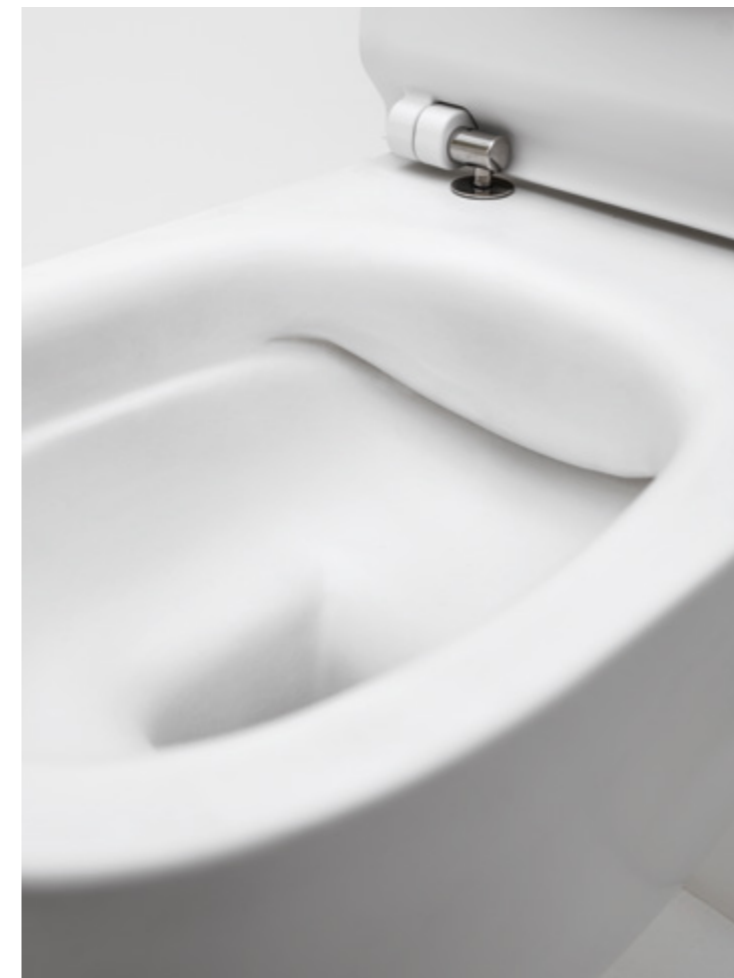

30060-12
vaso sospeso Bianco matt
wall hung wc White matt
30020-12
bidet sospeso Bianco matt
wall hung bidet White matt
BA641015
placca B Nero matt
flushing plate B Black matt