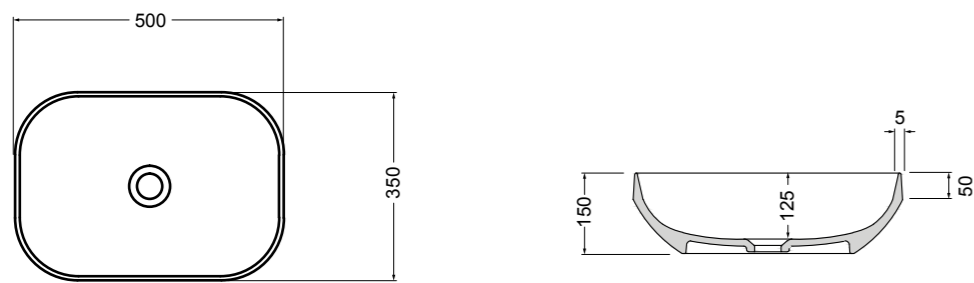

85300 lavabo appoggio 60x35 cm_counter-top basin 60x35 cm