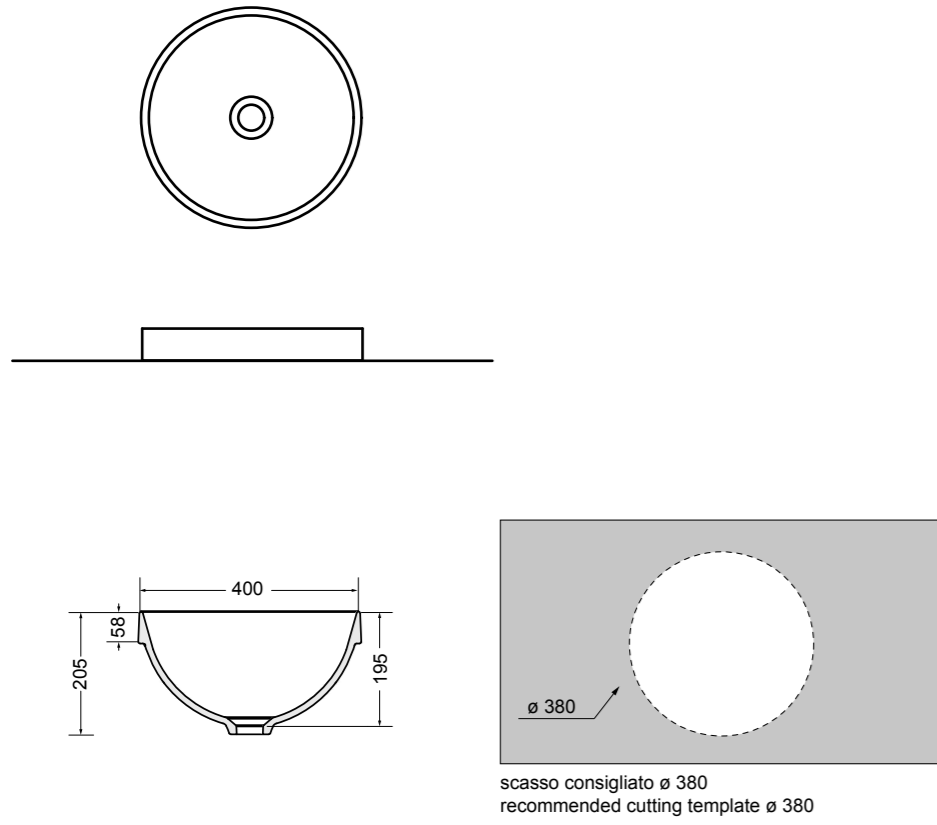

84200 lavabo incasso h 9,4 cm_inset basin h 9,4 cm