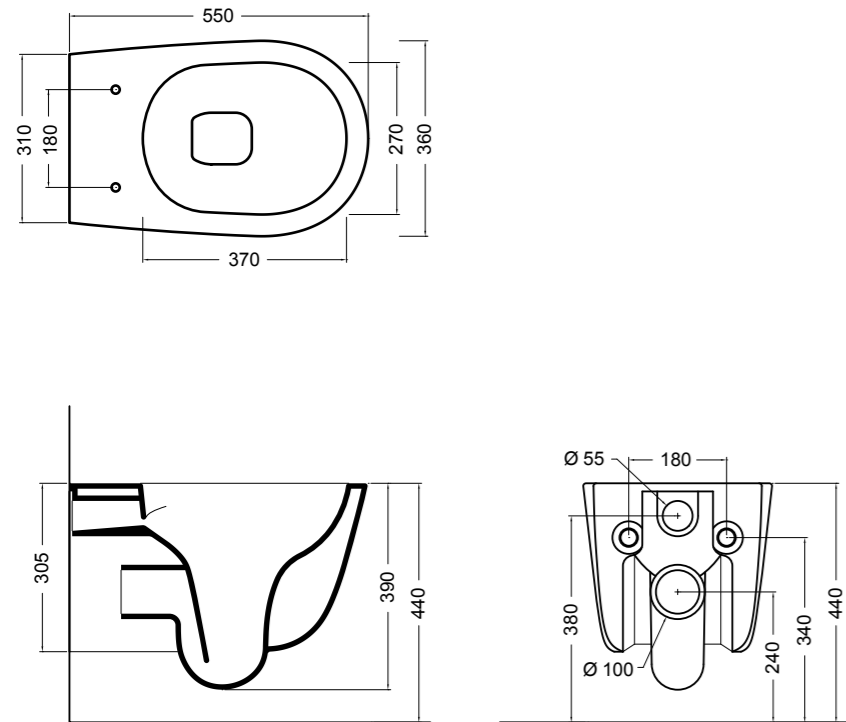

88020 bidet sospeso_wall hung bidet

160 mm
con curva tecnica Art. AF0002
with technical curve Art. AF0002

max 150 mm
min. 100 mm
con curva tecnica Art. AF0004
with technical curve Art. AF0004

max 220 mm
min. 160 mm
con curva tecnica Art. AF0003
with technical curve Art. AF0003

Raccordo a parete
Art. AF0011
Wall connection
Art. AF0011

88022 bidet a terra_BTW bidet