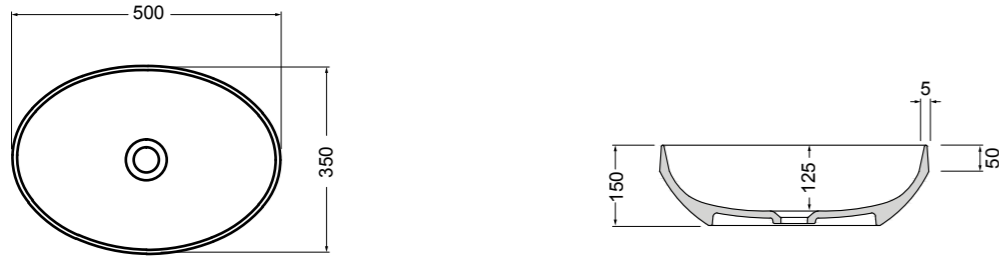

85200 lavabo appoggio 50x35 cm_counter-top basin 50x35 cm