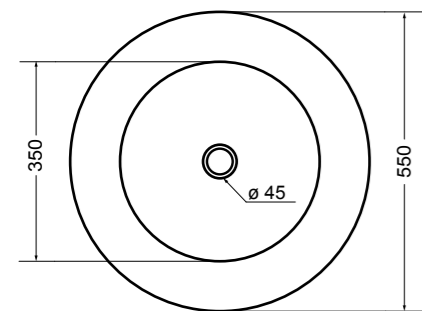

07 Nero matt_Black matt

15 Verde matt_Green matt

17 Blu matt_Blue matt

32132 lavabo rotondo convesso Ø 48 cm_round convex basin Ø 48 cm

scasso consigliato Ø 360
recommended cutting template Ø 360

32135 lavabo rotondo piano Ø 55 cm_round flat basin Ø 55 cm