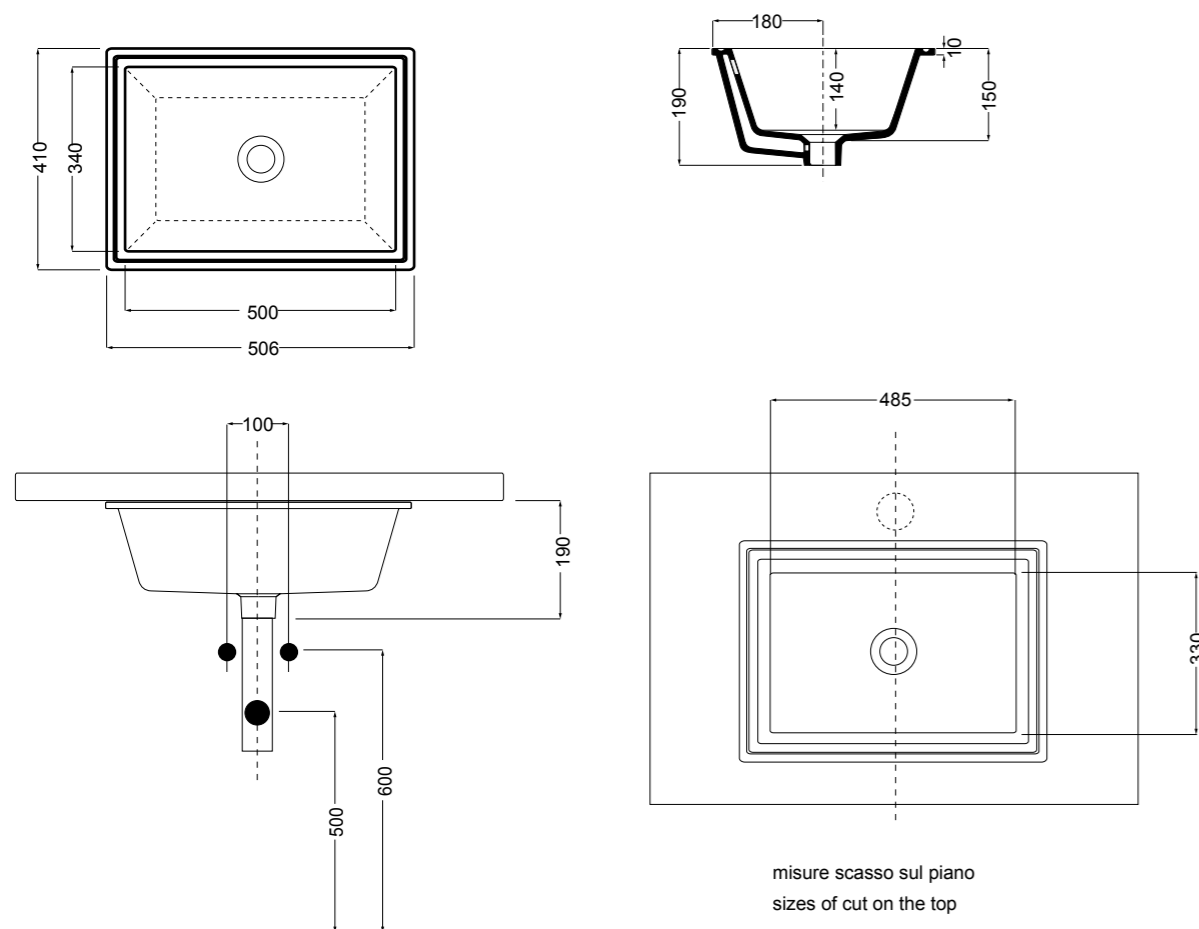

WS078-01
 SINK lavabo Bianco lucido 50 cm
 SINK basin White glossy 50 cm

WS150-01
 PRISMA lavabo Bianco lucido 61 cm
 PRISMA basin White glossy 61 cm

WS078 SINK lavabo sottopiano 56 cm_SINK undertop basin 56 cm