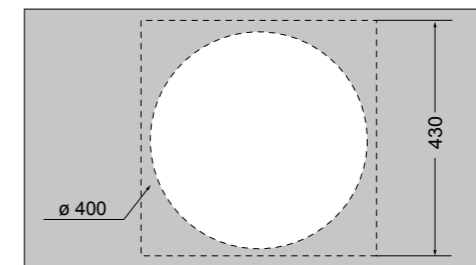

32134 lavabo quadrato 55x55 cm_square basin 55x55 cm

scasso consigliato tondo Ø 400 quadrato 430 x 430
per foro rubinetto
recommended cutting template Ø 400
square 430 x 430 for tap hole