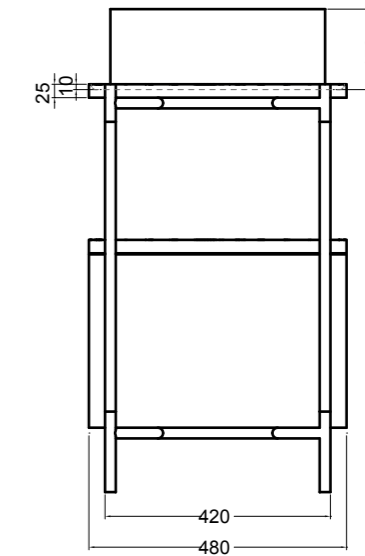

VISTA LATERALE
SIDE VIEW

200R ripiano_shelf
200S7607 struttura per madia ovale h 76 cm_frame for oval sideboard h 76 cm