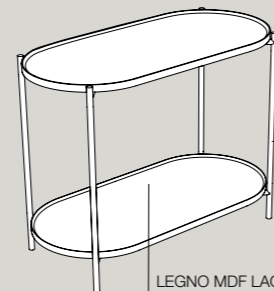

LEGNO MDF LACCATO/LEGNO MASSELLO
LACQUERED MDF WOOD/SOLID WOOD

ACCIAIO INOX
INOX STAINLESS STEEL

Colori acciaio inox . Inox colors

07
Nero matt
Black matt

Colori legno laccato . Lacquered wood colors

15
Verde matt
Green matt

18
Avio matt
Avio matt

23
Moka matt
Moka matt

Essenze legno . Wood finishes

20
Quercia
Oak

21
Frassino scuro
Dark ash

Piano d'appoggio per lavabi_Top for basin

40080
80x50xh12 cm

400100
100x50xh12 cm

400120
120x50xh12 cm

400140
140x50xh12 cm

400160
160x50xh12 cm

Colori legno laccato . Lacquered finishes

12
Bianco matt
White matt

Essenze legno . Wood finishes

20
Quercia
Oak

21
Frassino scuro
Dark ash

Grezzo stuccabile . Paintable finish

22
*Materiale stuccabile e verniciabile dal cliente
Material paintable