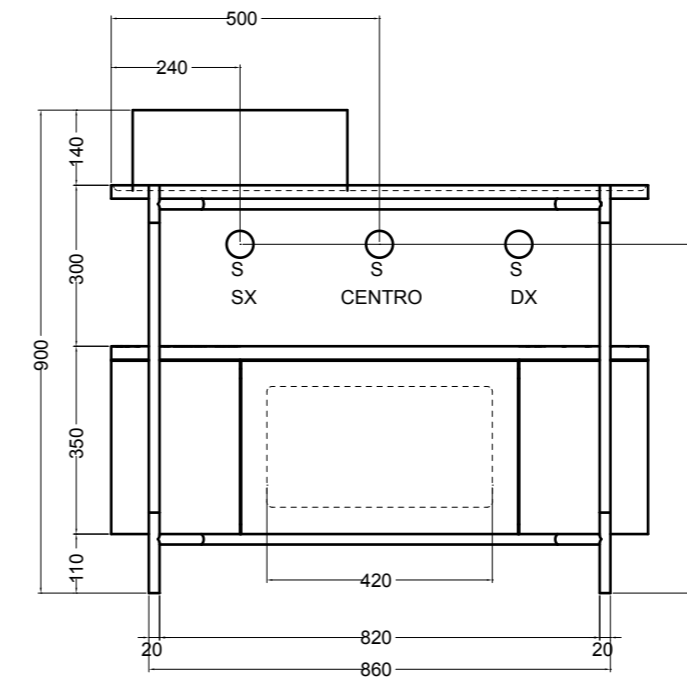

VISTA FRONTALE
FRONT VIEW