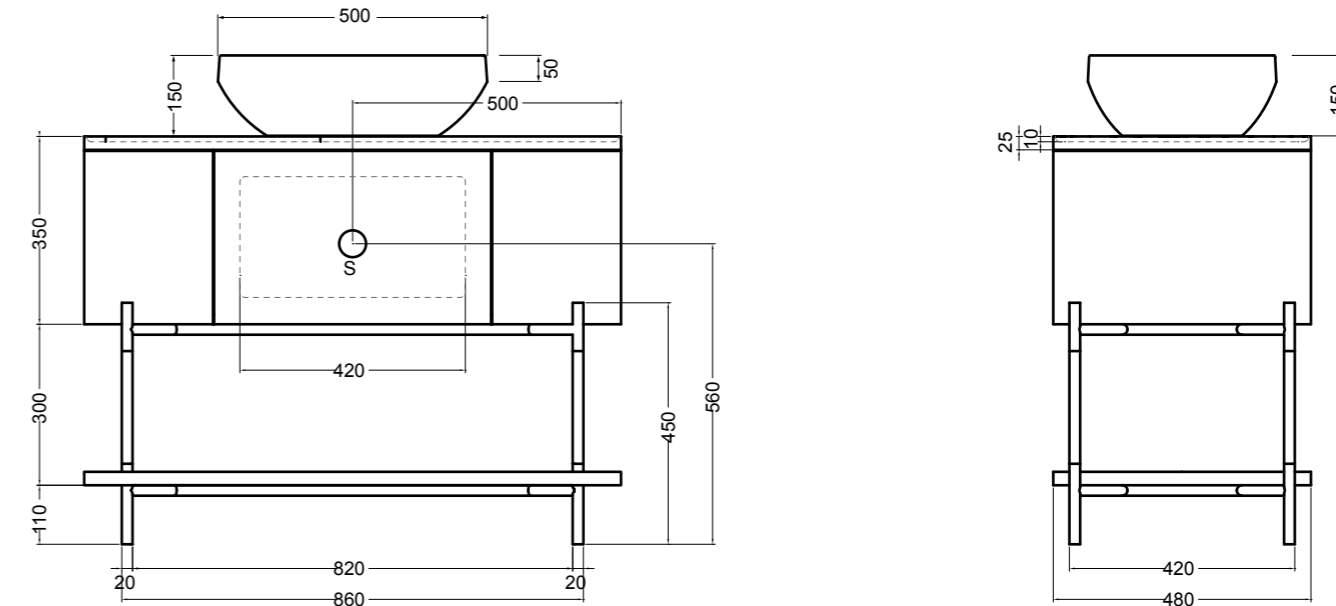

VISTA LATERALE
SIDE VIEW

VISTA FRONTALE
FRONT VIEW