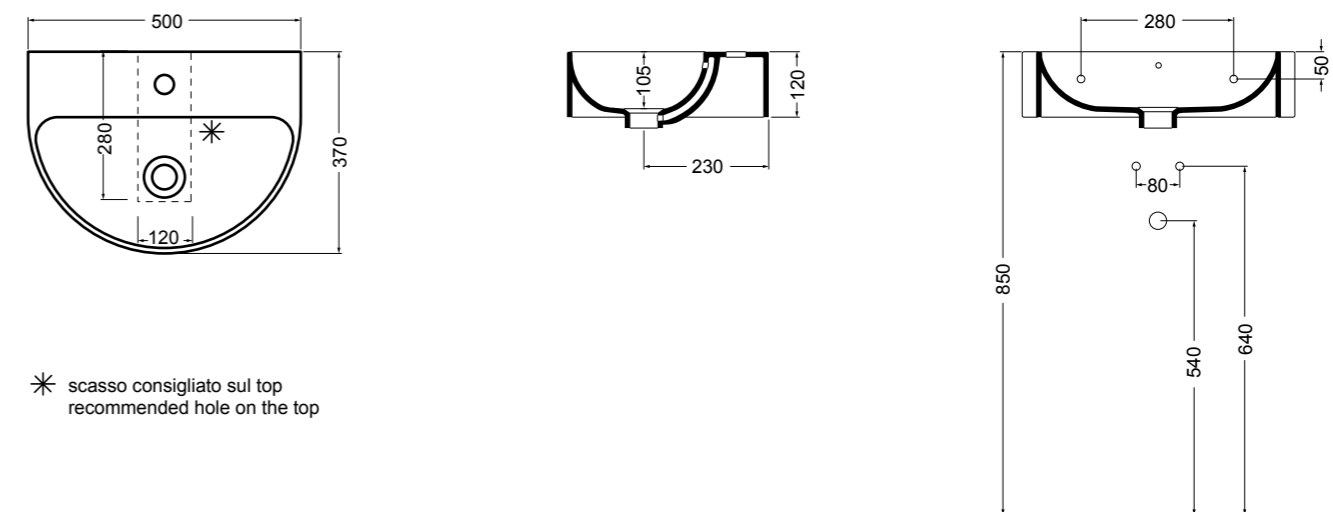

WS117 NORMAL lavabo sospeso e da appoggio 60 cm_NORMAL wall hung and counter-top basin 60 cm

WS118 NORMAL lavabo sospeso e da appoggio 50 cm_NORMAL wall hung and counter-top basin 50 cm

Axa cinque

Prime

H10