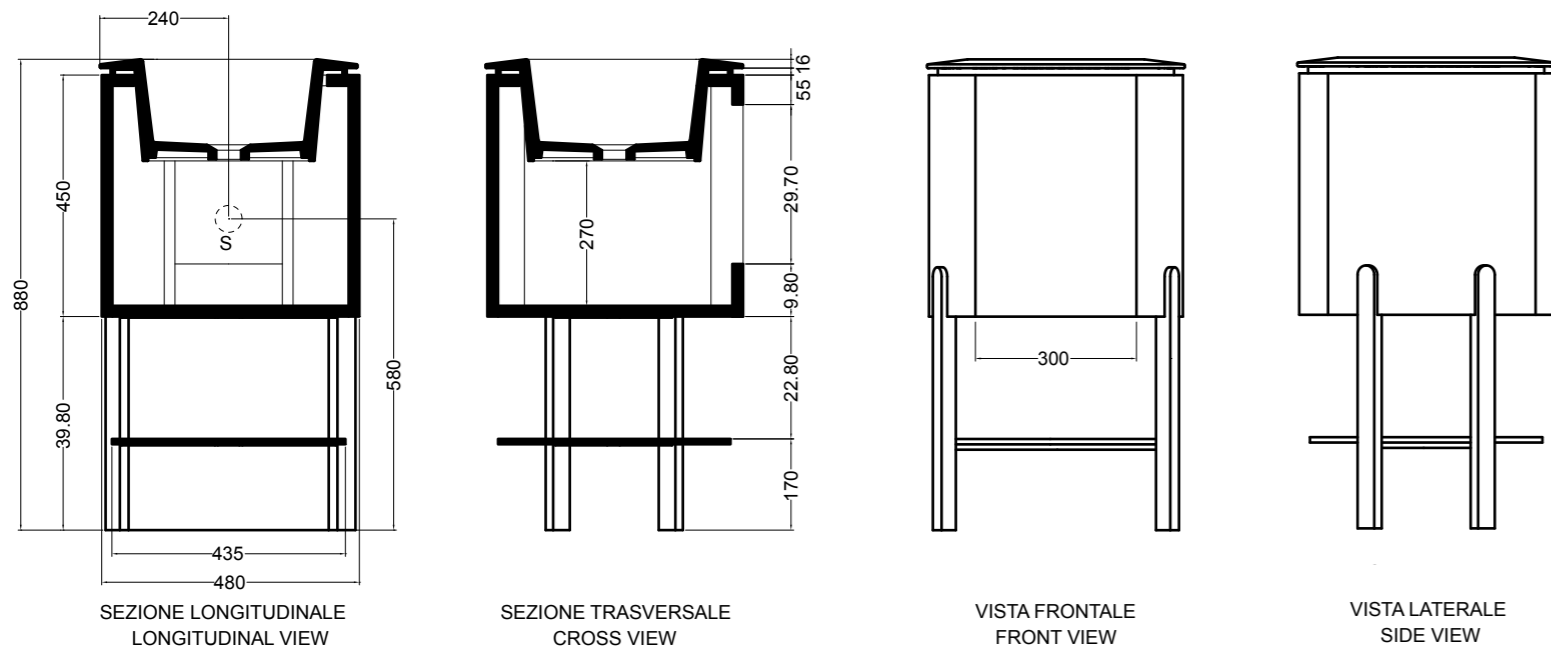

scasso consigliato Ø 400
recommended cutting template Ø 400

32136 lavabo rotondo piano vasca quadra Ø 55 cm_round basin square bowl Ø 55 cm

scasso consigliato quadrato 360 x 360
recommended cutting template 360 x 360

32134 lavabo quadrato 55x55 cm_square basin 55x55 cm

scasso consigliato tondo Ø 400 quadrato 430 x 430
per foro rubinetto
recommended cutting template Ø 400
square 430 x 430 for tap hole

M32010 mobile cilindrico sospeso Ø 48 cm_cylindrical wall hung cabinet Ø 48 cm
CM32010 gambe e ripiano per mobile sospeso_legs and shelf for wall hung cabinet