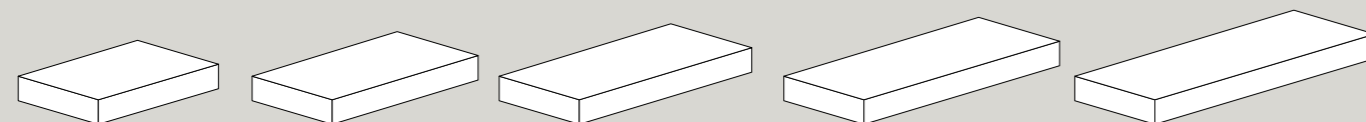

Piano d'appoggio per lavabi_Top for basin

40080
80x50xh12 cm400100
100x50xh12 cm400120
120x50xh12 cm400140
140x50xh12 cm400160
160x50xh12 cm

Colori legno laccato . Lacquered finishes

12
Bianco matt
White matt