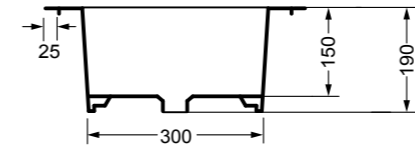

scasso consigliato Ø 360
recommended cutting template Ø 360

32135 lavabo rotondo piano Ø 55 cm_round flat basin Ø 55 cm

scasso consigliato Ø 400
recommended cutting template Ø 400

32136 lavabo rotondo piano vasca quadra Ø 55 cm_round basin square bowl Ø 55 cm

scasso consigliato quadrato 360 x 360
recommended cutting template 360 x 360

32134 lavabo quadrato 55x55 cm_square basin 55x55 cm

scasso consigliato tondo Ø 400 quadrato 430 x 430
per foro rubinetto
recommended cutting template Ø 400
square 430 x 430 for tap hole