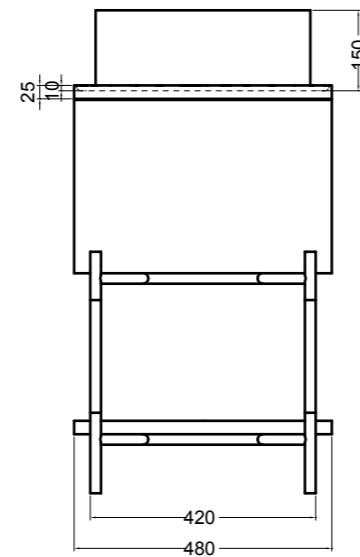

VISTA LATERALE
SIDE VIEW

200M madia ovale_oval sideboard
 200R ripiano_shelf
 200S4507 struttura per madia ovale h 45 cm_frame for oval sideboard h 45 cm

VISTA FRONTALE
FRONT VIEW

VISTA LATERALE
SIDE VIEW