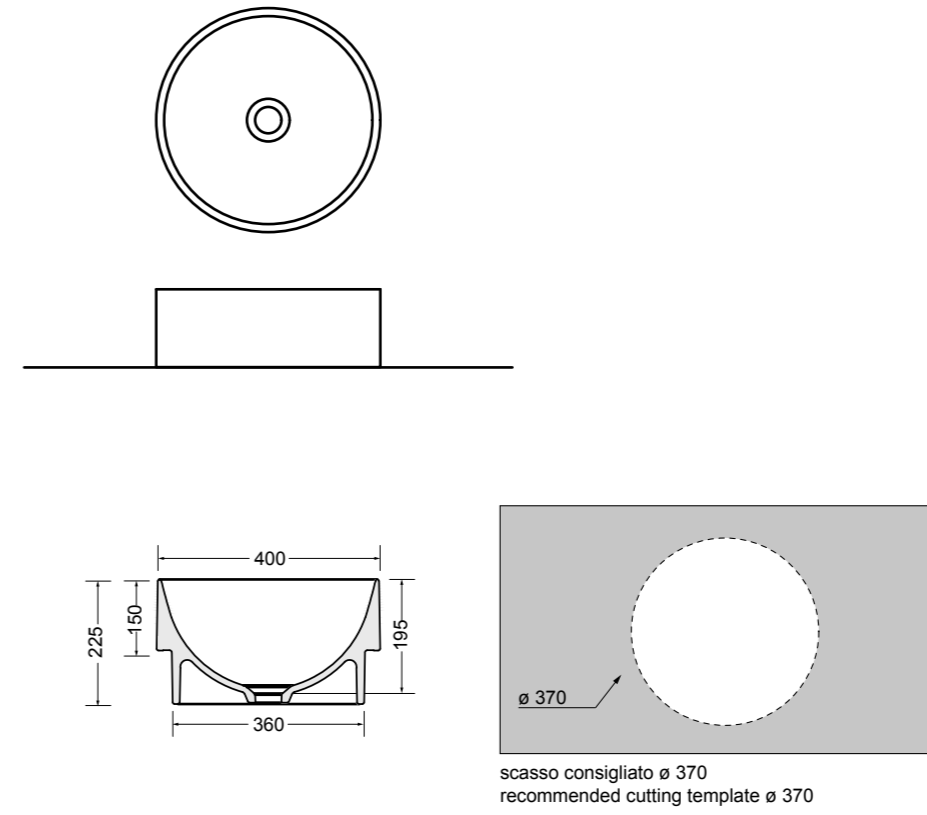

83100 lavabo incasso h 7 cm_inset basin h 7 cm