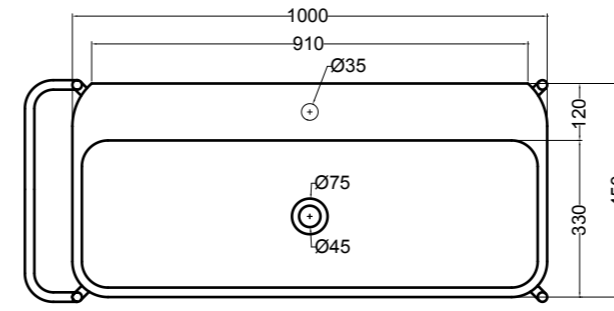

S8610007 struttura in acciaio inox_inox stainless steel frame
MSC945 cassetto_drawer

S8610007 struttura in acciaio inox_inox stainless steel frame
R8610007 ripiano in metallo_metal shelf