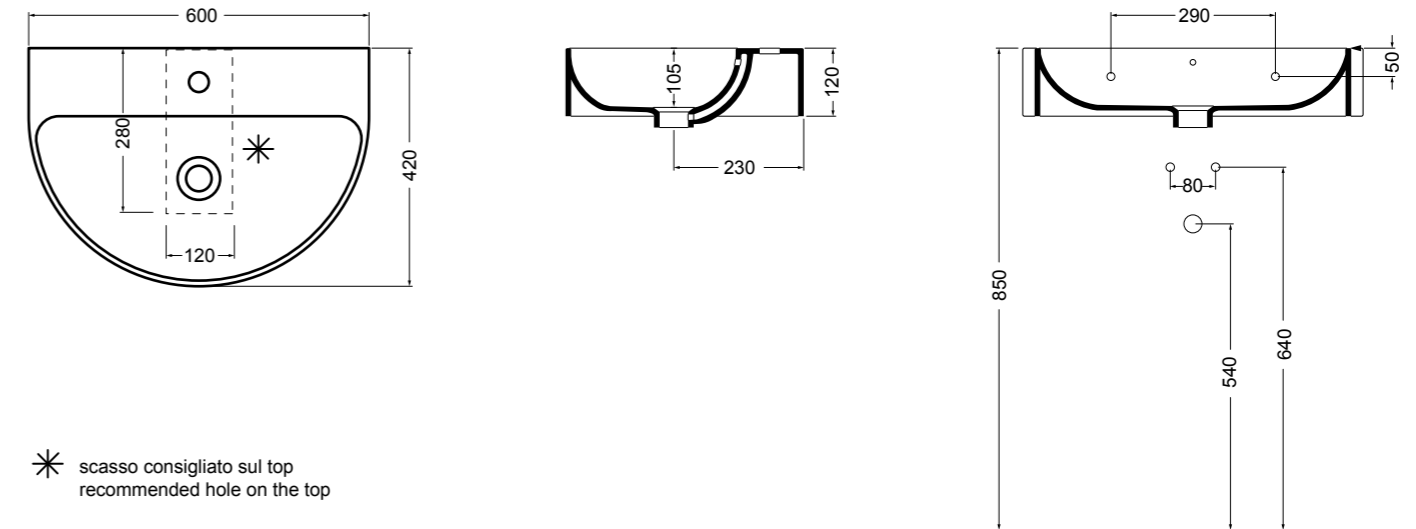

WS117 NORMAL lavabo sospeso e da appoggio 60 cm_NORMAL wall hung and counter-top basin 60 cm

WS118 NORMAL lavabo sospeso e da appoggio 50 cm_NORMAL wall hung and counter-top basin 50 cm

Axa cinque

Prime

H10