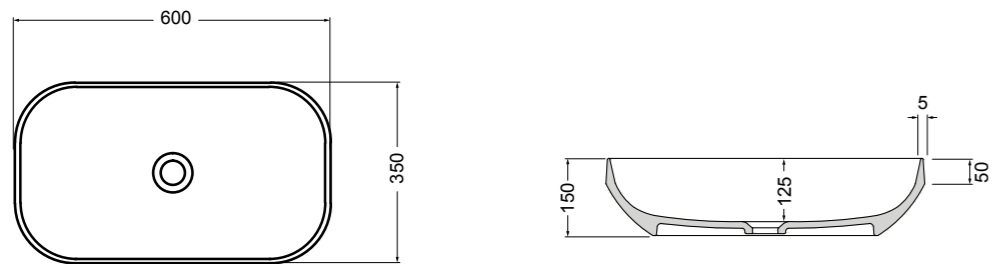

85200 lavabo appoggio 50x35 cm_counter-top basin 50x35 cm

85300 lavabo appoggio 60x35 cm_counter-top basin 60x35 cm