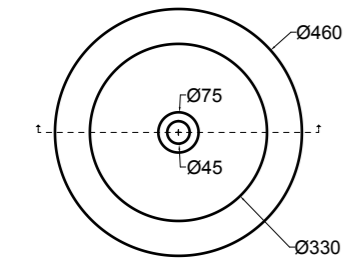

80500 lavabo appoggio Ø 46 cm_counter-top basin Ø 46 cm

SEZIONE LONGITUDINALE
LONGITUDINAL VIEW