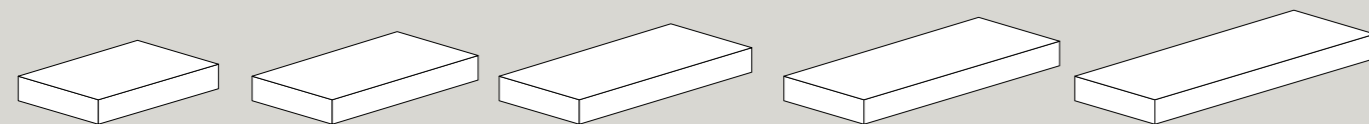

The past imposes itself strongly on our present, without losing its glamour and ability of fitting into the most contemporary environments.

Piano d'appoggio per lavabi_Top for basin

40080	400100	400120	400140	400160
80x50xh12 cm	100x50xh12 cm	120x50xh12 cm	140x50xh12 cm	160x50xh12 cm