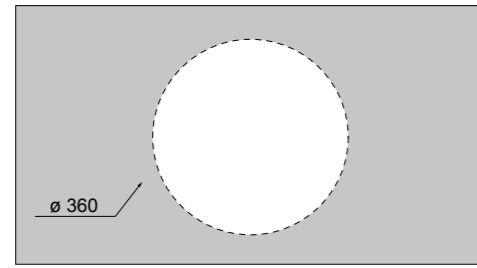

07 Nero matt_Black matt

15 Verde matt_Green matt

17 Blu matt_Blue matt

32132 lavabo rotondo convesso Ø 48 cm_round convex basin Ø 48 cm

scasso consigliato Ø 360
recommended cutting template Ø 360

32135 lavabo rotondo piano Ø 55 cm_round flat basin Ø 55 cm