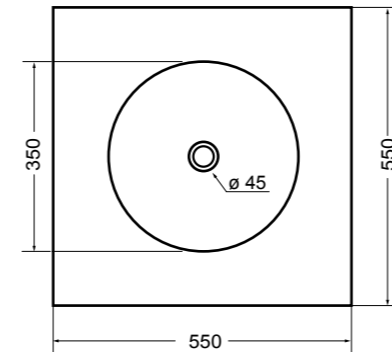

32134 lavabo quadrato 55x55 cm_square basin 55x55 cm

scasso consigliato tondo Ø 400 quadrato 430 x 430
per foro rubinetto
recommended cutting template Ø 400
square 430 x 430 for tap hole