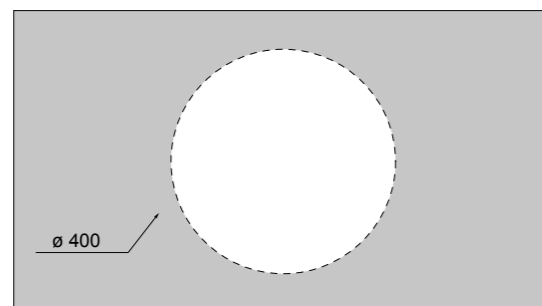

07 Nero matt_Black matt

15 Verde matt_Green matt

17 Blu matt_Blue matt

32132 lavabo rotondo convesso Ø 48 cm_round convex basin Ø 48 cm

scasso consigliato Ø 360
recommended cutting template Ø 360

32135 lavabo rotondo piano Ø 55 cm_round flat basin Ø 55 cm