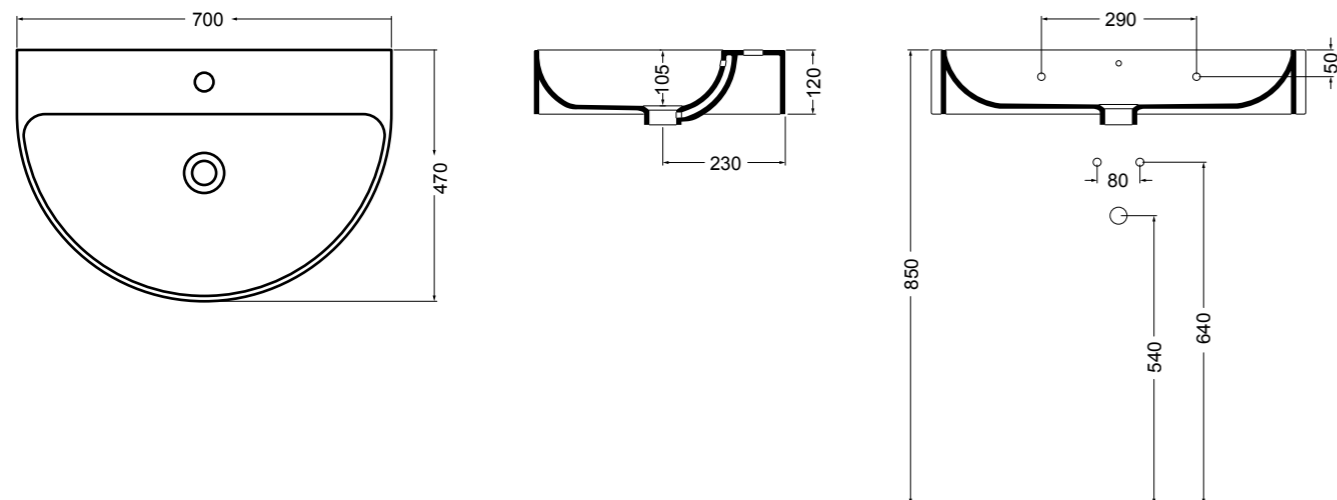

WS117 NORMAL lavabo sospeso e da appoggio 60 cm_NORMAL wall hung and counter-top basin 60 cm

WS118 NORMAL lavabo sospeso e da appoggio 50 cm_NORMAL wall hung and counter-top basin 50 cm

Axa cinque

Prime

H10