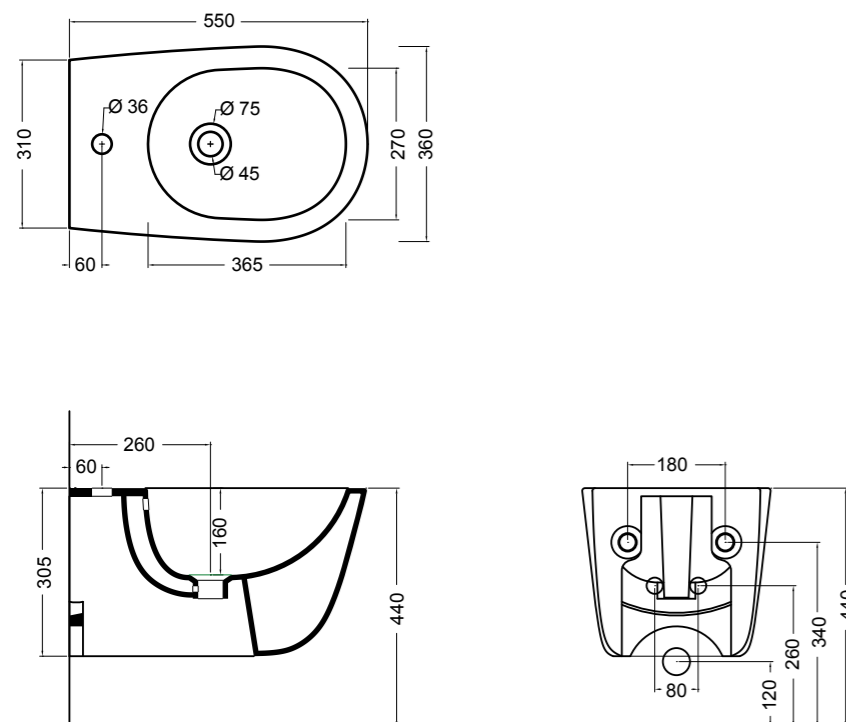

88020 bidet sospeso_wall hung bidet