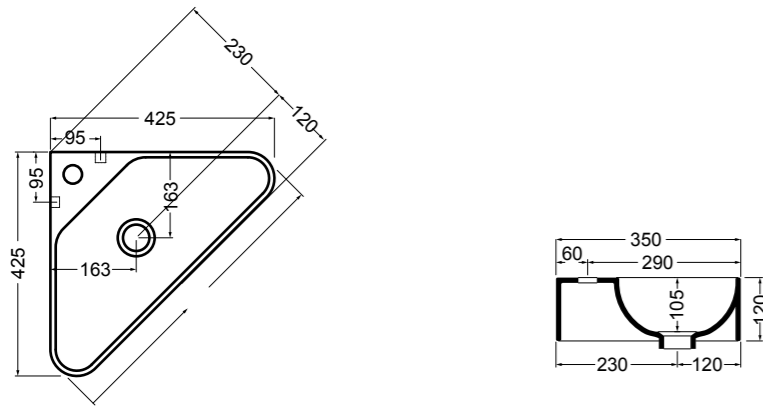

WS118 NORMAL lavabo sospeso e da appoggio 50 cm_NORMAL wall hung and counter-top basin 50 cm