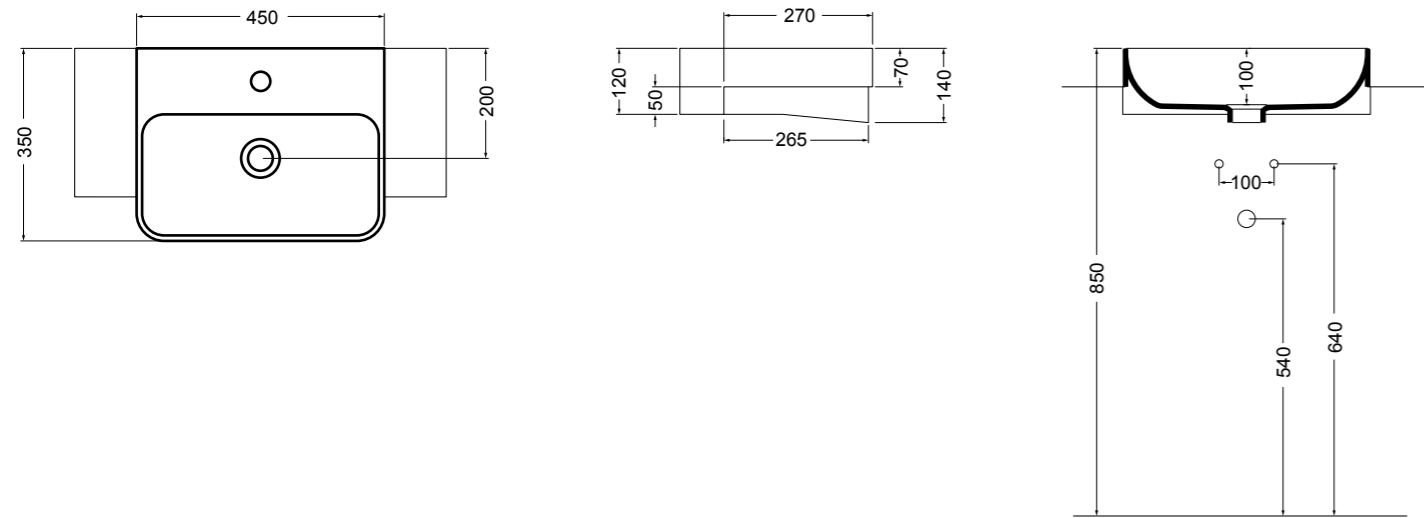

WS107 NORMAL lavabo da appoggio 42 cm_NORMAL counter-top basin 42 cm

WS115 NORMAL lavabo sospeso 42 cm_NORMAL wall hung basin 42 cm