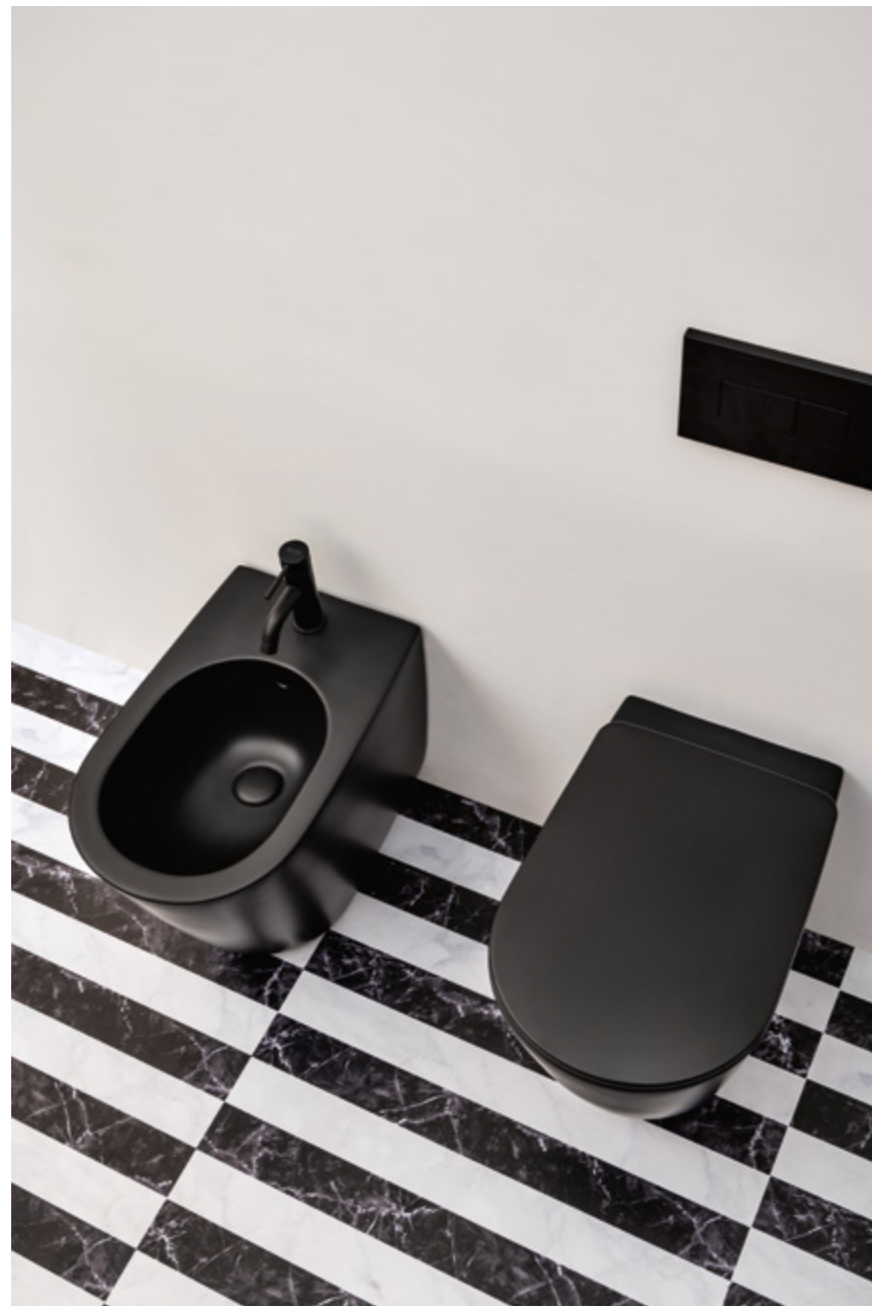

88014-07
EVA vaso a terra Nero matt
EVA BTW wc Black matt

88022-07
EVA bidet a terra Nero matt
EVA BTW bidet Black matt

BA641015
placca B Nero matt
flushing plate B Black matt

MSC115-PM
mobile con 2 cassette Piombo matt 115x47,7 cm
cabinet with 2 drawers Piombo matt 115x47,7 cm