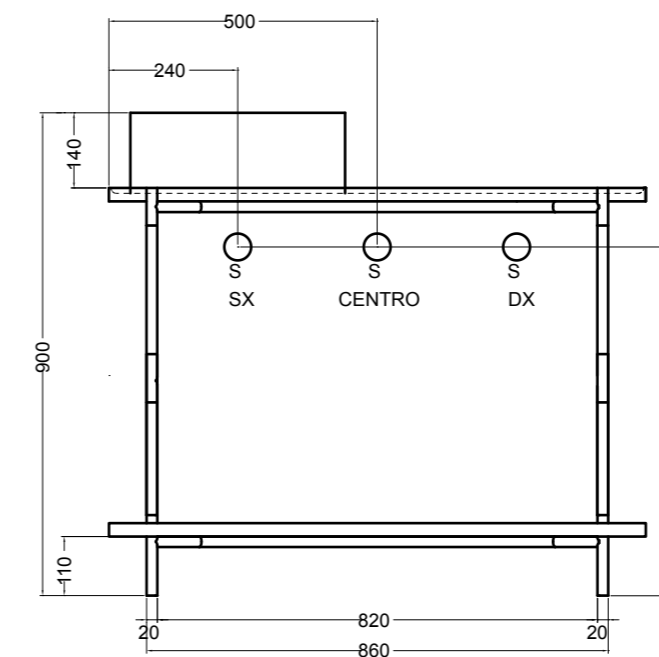

200M madia ovale_oval sideboard
 200R ripiano_shelf
 200S7607 struttura per madia ovale h 76 cm_frame for oval sideboard h 76 cm

VISTA FRONTALE
FRONT VIEW

VISTA LATERALE
SIDE VIEW

200R ripiano_shelf
 200S7607 struttura per madia ovale h 76 cm_frame for oval sideboard h 76 cm