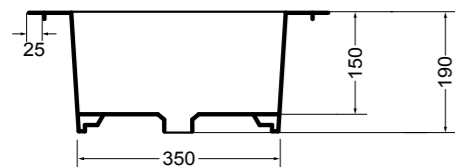

scasso consigliato Ø 360
recommended cutting template Ø 360

32135 lavabo rotondo piano Ø 55 cm_round flat basin Ø 55 cm

scasso consigliato Ø 400
recommended cutting template Ø 400

32136 lavabo rotondo piano vasca quadra Ø 55 cm_round basin square bowl Ø 55 cm

scasso consigliato quadrato 360 x 360
recommended cutting template 360 x 360

32134 lavabo quadrato 55x55 cm_square basin 55x55 cm

scasso consigliato tondo Ø 400 quadrato 430 x 430
per foro rubinetto
recommended cutting template Ø 400
square 430 x 430 for tap hole