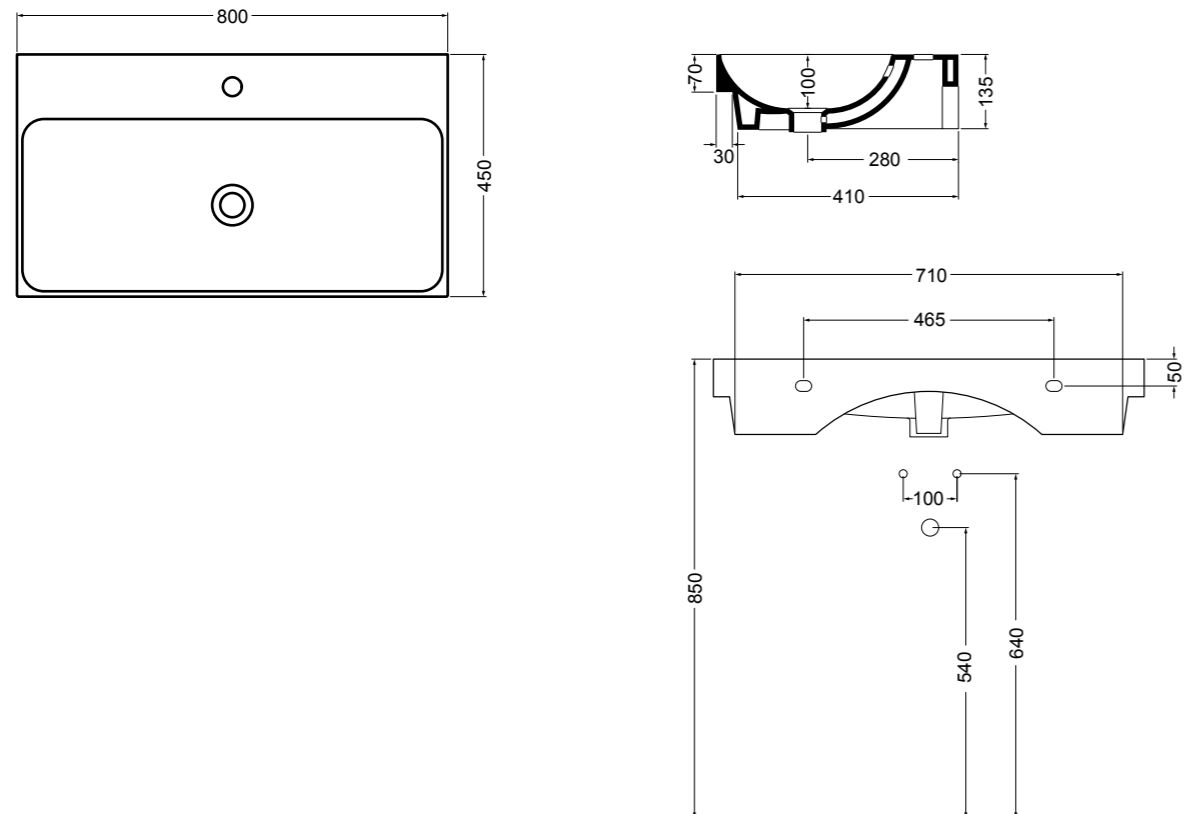

WS113 NORMAL lavabo semincasso 45 cm_NORMAL semi-recessed basin 45 cm

WS110 NORMAL lavabo sospeso, incasso e da appoggio 80 cm_NORMAL wall hung, inset and counter-top basin 80 cm