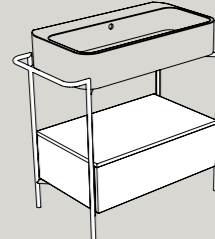

**STRUTTURA/CASSETTO
FRAME/DRAWER**

S868007/MSC740

90x45xh80 cm