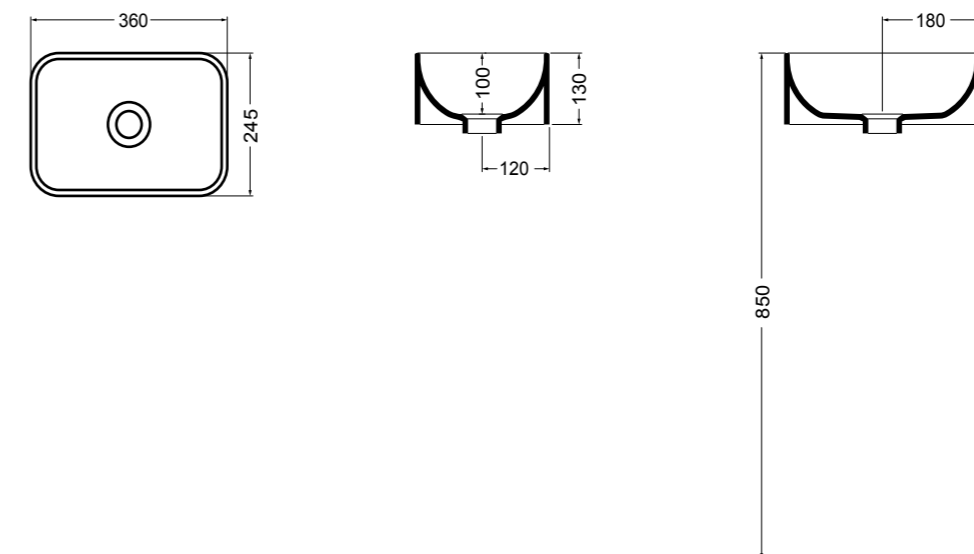

WS106 NORMAL lavabo 03S da appoggio Ø 35 cm_ NORMAL 03S counter-top basin Ø 35 cm