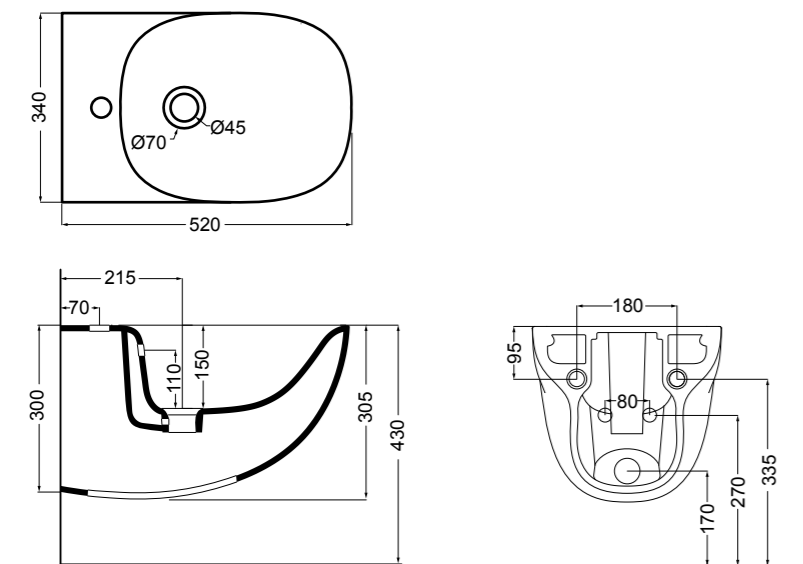

30016 vaso a terra NORIM®_BTW wc NORIM®