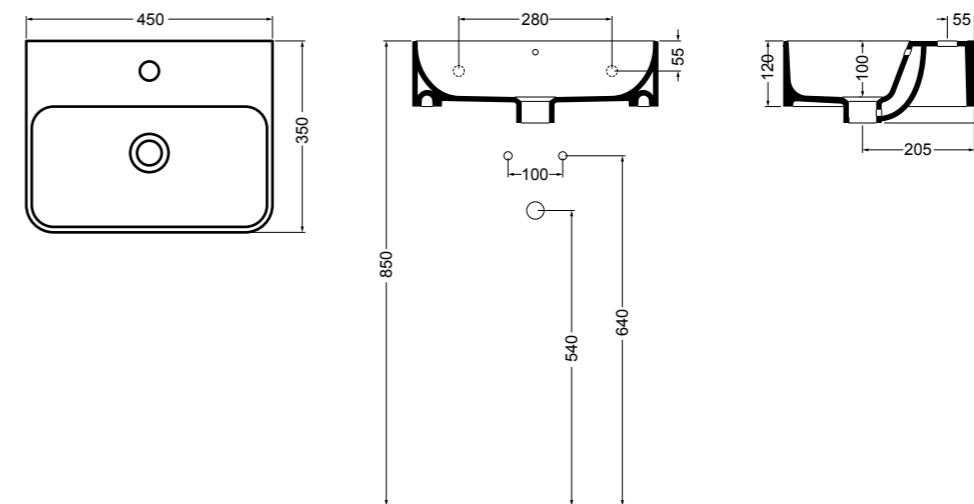

WS101 NORMAL lavabo 01C da appoggio e sospeso 35,5 cm_ NORMAL 01C counter-top and wall hung basin 35,5 cm