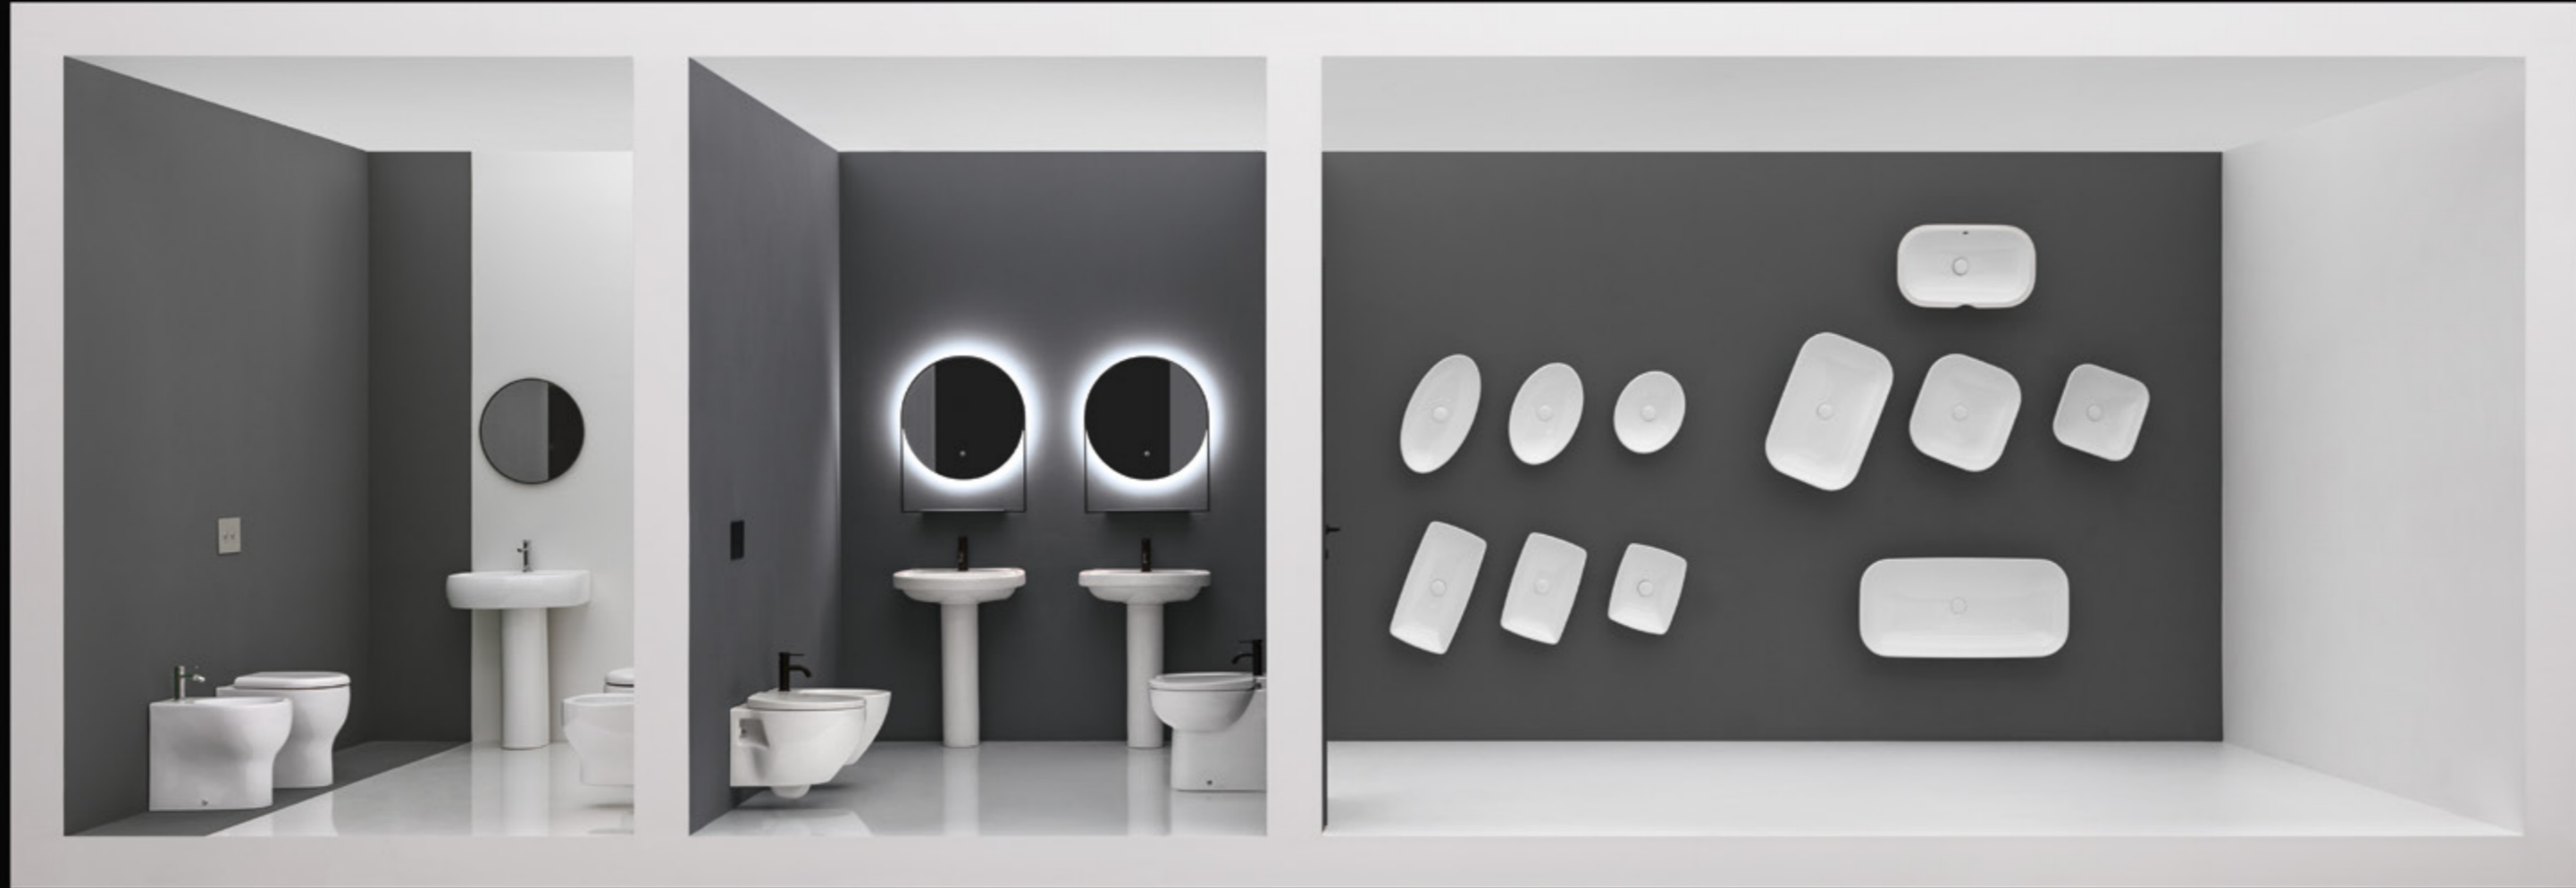

Axa cinque

Prime

H10

Ciotola

Set 1

Set 2

Set 3