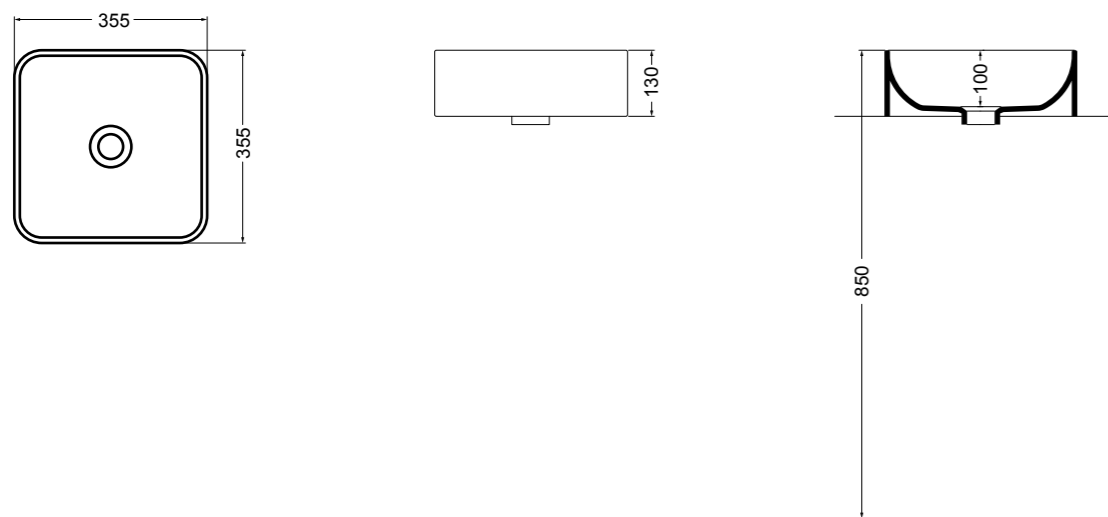

WS105 NORMAL lavabo 03C da appoggio Ø 35 cm_ NORMAL 03C counter-top basin Ø 35 cm