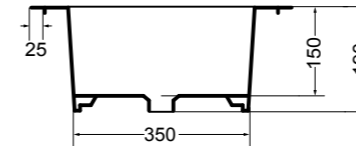

scasso consigliato Ø 360
recommended cutting template Ø 360

32135 lavabo rotondo piano Ø 55 cm_round flat basin Ø 55 cm

scasso consigliato Ø 400
recommended cutting template Ø 400

32136 lavabo rotondo piano vasca quadra Ø 55 cm_round basin square bowl Ø 55 cm

scasso consigliato quadrato 360 x 360
recommended cutting template 360 x 360

32134 lavabo quadrato 55x55 cm_square basin 55x55 cm

scasso consigliato tondo Ø 400 quadrato 430 x 430
per foro rubinetto
recommended cutting template Ø 400
square 430 x 430 for tap hole