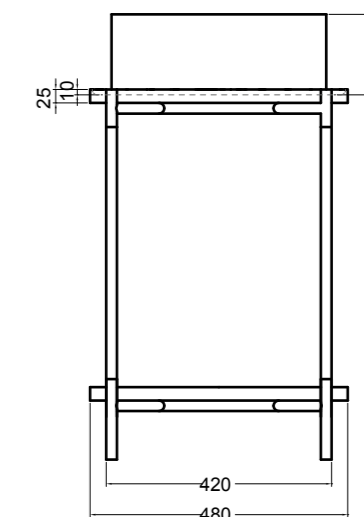

VISTA LATERALE
SIDE VIEW