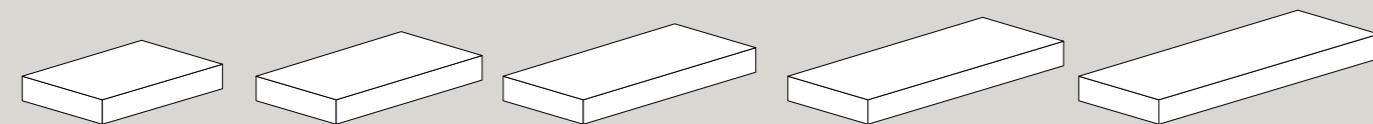

DP

Design Giancarlo Angelelli

L'originarietà e non solo l'originalità.
Un nome, Divina Proporzione, acronimo DP, che rappresenta un omaggio all'armonia proporzionale e al sapere progettuale.

Origin and not just originality.
A name, Divine Proportion, acronym DP, which represents a tribute to proportional harmony and design knowledge.

Piano d'appoggio per lavabi_Top for basin

40080	400100	400120	400140	400160
80x50xh12 cm	100x50xh12 cm	120x50xh12 cm	140x50xh12 cm	160x50xh12 cm

Colori legno laccato . Lacquered finishes

12
Bianco matt
White matt

Essenze legno . Wood finishes

20
Quercia
Oak

21
Frassino scuro
Dark ash

Grezzo stuccabile . Paintable finish

22
*Materiale stuccabile e verniciabile dal cliente
Material paintable

84100

lavabo incasso 58
inset basin 58
Ø 40 cm

84200

lavabo incasso 94
inset basin 94
Ø 40 cm

84300

lavabo incasso 150
inset basin 150
Ø 40 cm

83100

lavabo incasso 70
inset basin 70
Ø 45 cm

83200

lavabo appoggio 200
counter-top basin 200
Ø 48 cm

83300/83400

lavabo freestanding parete/suolo
freestanding basin wall/floor
Ø 46 cm

84010

vaso sospeso
wall-hung wc
50x35 cm

84020

bidet sospeso
wall-hung bidet
50x35 cm

84014

vaso terra
BTW wc
50x33 cm

84022

bidet terra
BTW bidet
50x33 cm

NORIM

Colori ceramica . Ceramic colors

10
Sahara matt
Sahara matt

09
Grigio matt
Grey matt

07
Nero matt
Black matt

12
Bianco matt
White matt

01
Bianco lucido
White glossy