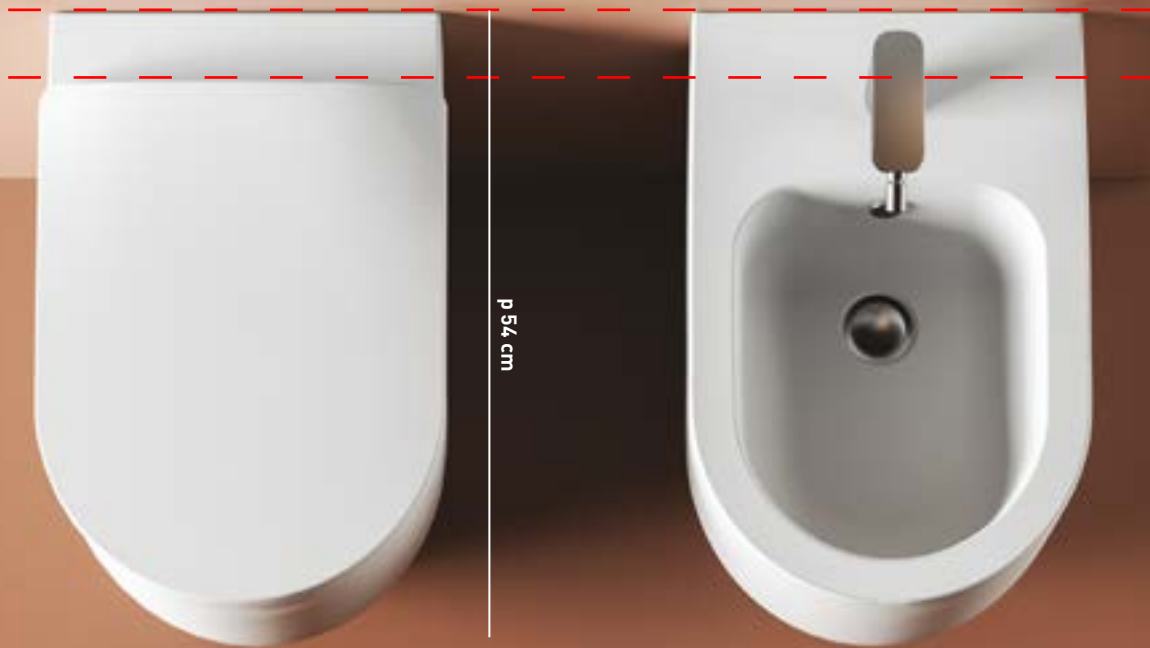

MNV003 01
+ MNA001 01

MNB003 01

54 cm

MONET
PLUS

MONET PLUS