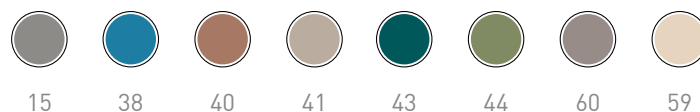

COGNAC 35 (COL004)

COGNAC 48 (COL002)

STEP 2

Scegli il colore dello storage
Choose the color of the storage

MONO/VARIATIONS

colori e finiture - colors and finishes...

CERAMICHE / CERAMICS

CLASSIC

MATT COLORS

GLOSSY COLORS

MARMI/MARBLES

GRANIGLIE/GRITS

STORAGE

Legno laccato opaco /
Matt lacquered wood

MONO - VARIATIONS

MONO/OVERVIEW