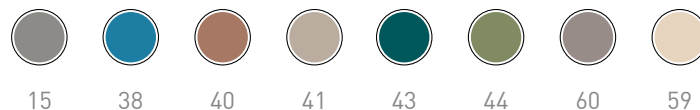

COGNAC 42 (COL001)

COGNAC 35 (COL004)

COGNAC 48 (COL004)

STEP 2

Scegli il colore dello storage
Choose the color of the storage

OPERA/VARIATIONS

colori e finiture - colors and finishes...

CERAMICHE / CERAMICS

CLASSIC

MATT COLORS

GLOSSY COLORS

MARMI/MARBLES

GRANIGLIE/GRITS

STORAGE

Legno laccato opaco /
Matt lacquered wood

OPERA - VARIATIONS